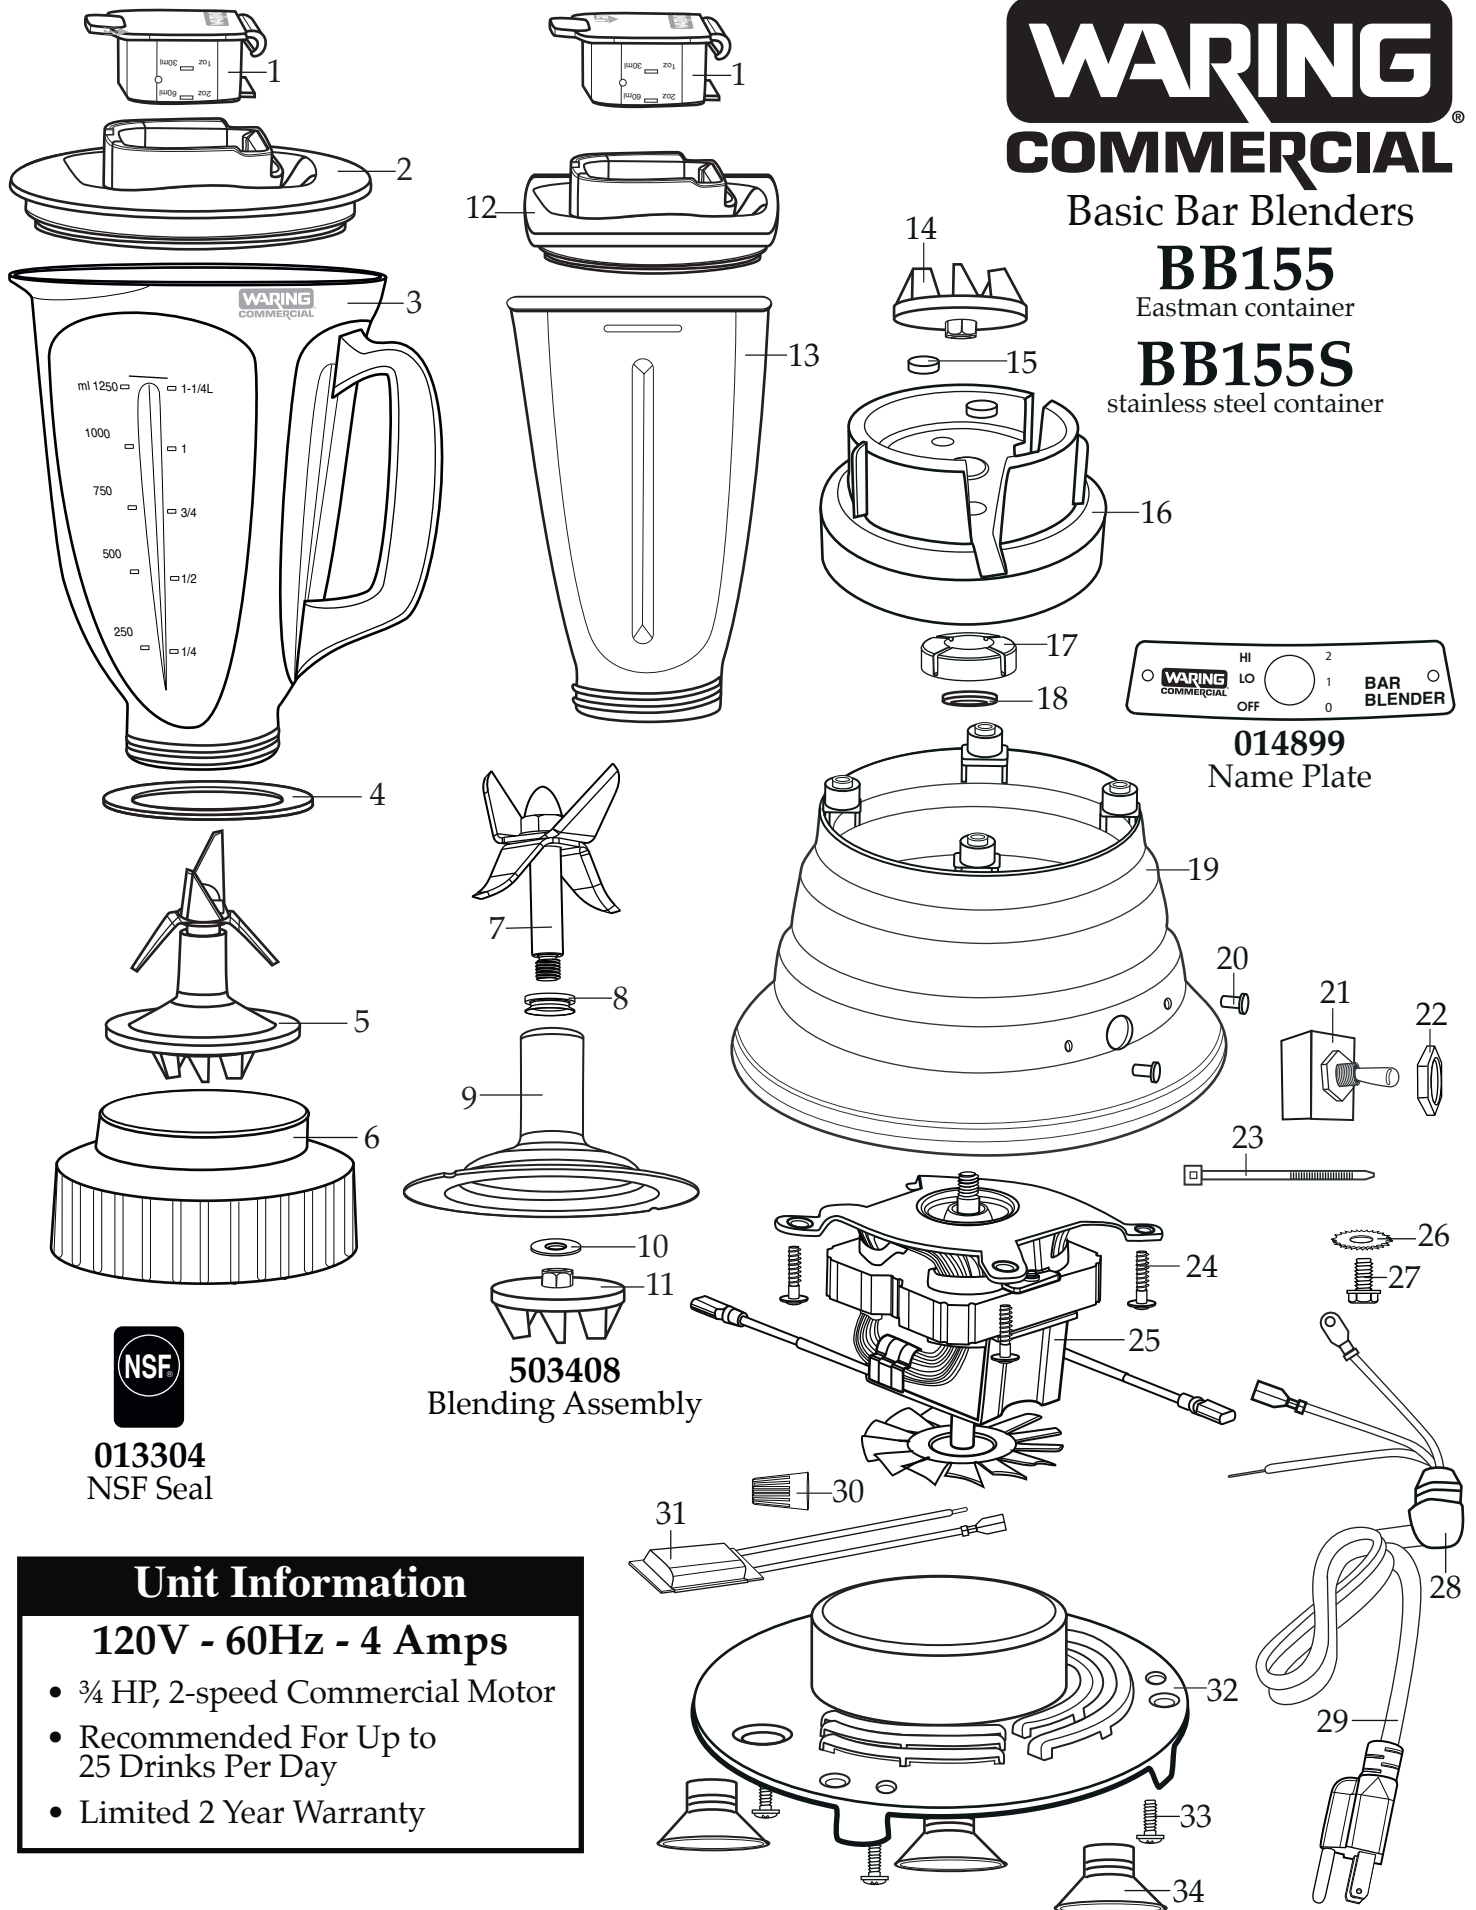

WARING COMMERCIAL®

Basic Bar Blenders

BB155

Eastman container

BB155S

stainless steel container

503408
Blending Assembly

NSF
013304
NSF Seal

Unit Information

120V - 60Hz - 4 Amps

- ¾ HP, 2-speed Commercial Motor
- Recommended For Up to 25 Drinks Per Day
- Limited 2 Year Warranty

Illustration #	Part #	Description
1	026282-E	Eastman Jar Cover Lid
2	026281-V	Jar Cover
3	026280-E	44 oz. Eastman Container
4	026284	Jar Seal
5	503408	Blending Assembly
6	033826-09	Black Jar Bottom
7	503407	Blade Assembly
8	027716	V Seal
9	503358	Stainless Steel Bearing Holder
10	030426	Nylon Washer
11	032453	Coupling
12	026852-V	Jar Cover
13	026851	32 oz. Stainless Steel Container
14	032453	Coupling
15	016094	Hole Plug (2 required)
16	017381-09-R	Black Jar Adapter
17	034612	Housing Seal
18	026413	Stainless Steel Cap Washer
19	030218-09W	Black Wrinkle Base
20	003532	Rivet (2 required)
21	029355	Switch
22	016236	Hex Nut
23	013731 013731	Cable Tie (2 required <i>on units after 2/17/2016</i>) Cable Tie
24	033940	Shoulder Screw & Washer (4 required)
25	032512	Motor
26	002943	Lock Washer

Illustration #	Part #	Description
27	027278	Ground Screw
28	016041	Strain Relief
29	501162	Cord Set
30	009051 009051	Wire Nut (2 required <i>on units after 2/2/2016</i>) Wire Nut
31	503484	MTP Assembly (<i>on units after 2/2/2016</i>)
32	028532 503446	Bottom Plate ONLY Bottom Plate with Feet & Cord Assembly
33	013659	Screw (3 required)
34	026278	Suction Cup Foot (3 required)