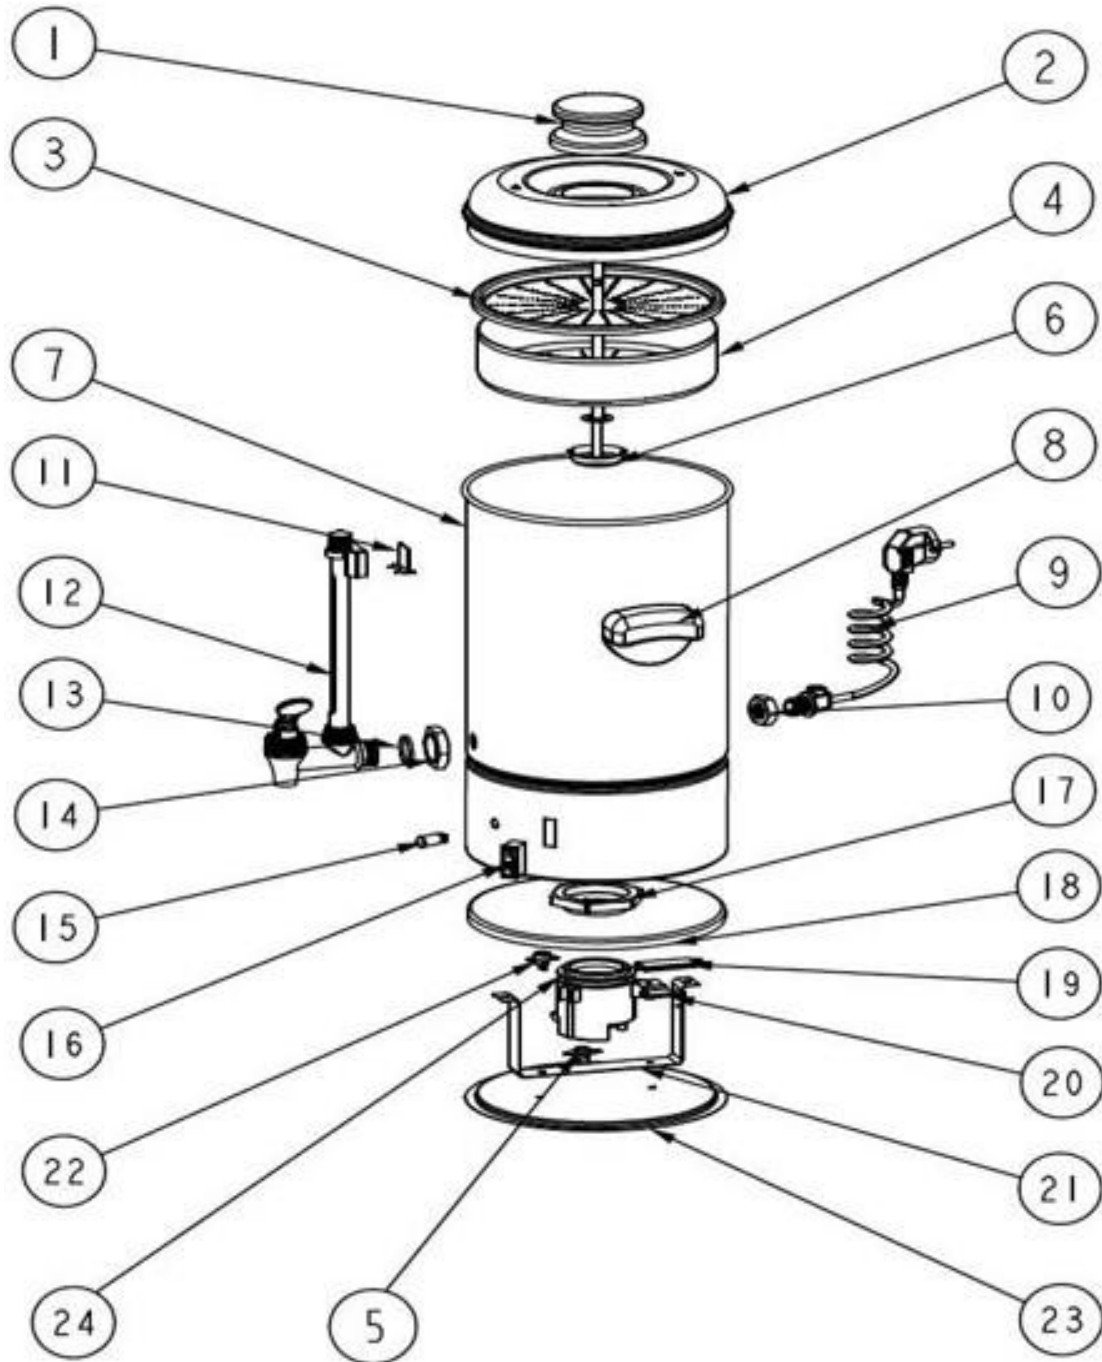

Modern Chef

La cocina perfecta

Más de 35 años acompañando tus negocios

📍 Av. Luperón no.5, Zona Industrial de Herrera
📍 Autopista de San Isidro, 1er nivel Coral Mall. Santo Domingo Este

Modern Chef

La cocina perfecta

NO	NOMBRE	CANTIDAD
1	Transparent pot top	1
2	Medium cover	1
3	Da Gai Net	1
4	Large sieve mesh	1
5	Temperature controller 1	1
6	10L spray rod assembly	1
7	Barrel body	1
11	Water nozzle bracket	1
18	Wheel welded bottom plate	1
8	Coffee stove handle	2
9	power cord	1
10	Line card	1
12	Coffee stove spout	1
13	seal ring	1
14	And hat	1
15	indicator light	1
16	Rocker switch	1
17	Nut	1
19	Thermal insulation sheet	1
20	Insulation sheet pressure plate	1
21	Bracket	1
22	Temperature control insurance	1
23	Medium assembly base plate	1
24	Heating cup	1

Un producto:

Calidad, servicio y garantía

Más de 35 años acompañando tus negocios

Av. Luperón no.5, Zona Industrial de Herrera
 Autopista de San Isidro, 1er nivel Coral Mall. Santo Domingo Este